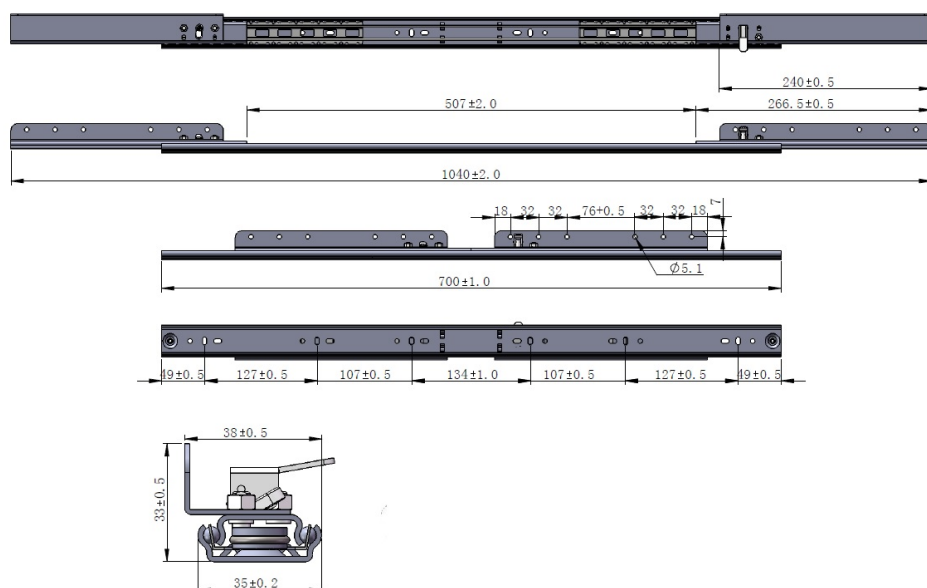

PRODUCT SHEET

Description:

Synchron Slide 700/507, Opening 507mm, W/Brake, Total Open Length:1040mm, Closed Length:700mm, Opening:507mm, Profile Height: 35mm, Mounting Height 40mm, Wing Size:240mm, Metal Brake, Steel Thickness 1,5mm, Load Capacity 60KG

Item number:

24.03.580-1

Units	Box	Carton	HS Code	Barcode
Pair	1	10	8302420090	 5704866456678

SISO A/S

Mileparken 11
DK-2740 Skovlunde
Denmark
VAT: DK 24786013

Phone +45 45 830 900

www.siso.dk
siso@siso.dk

Danske Bank
Nytorv Branch
Copenhagen
SWIFT: DABADKKK